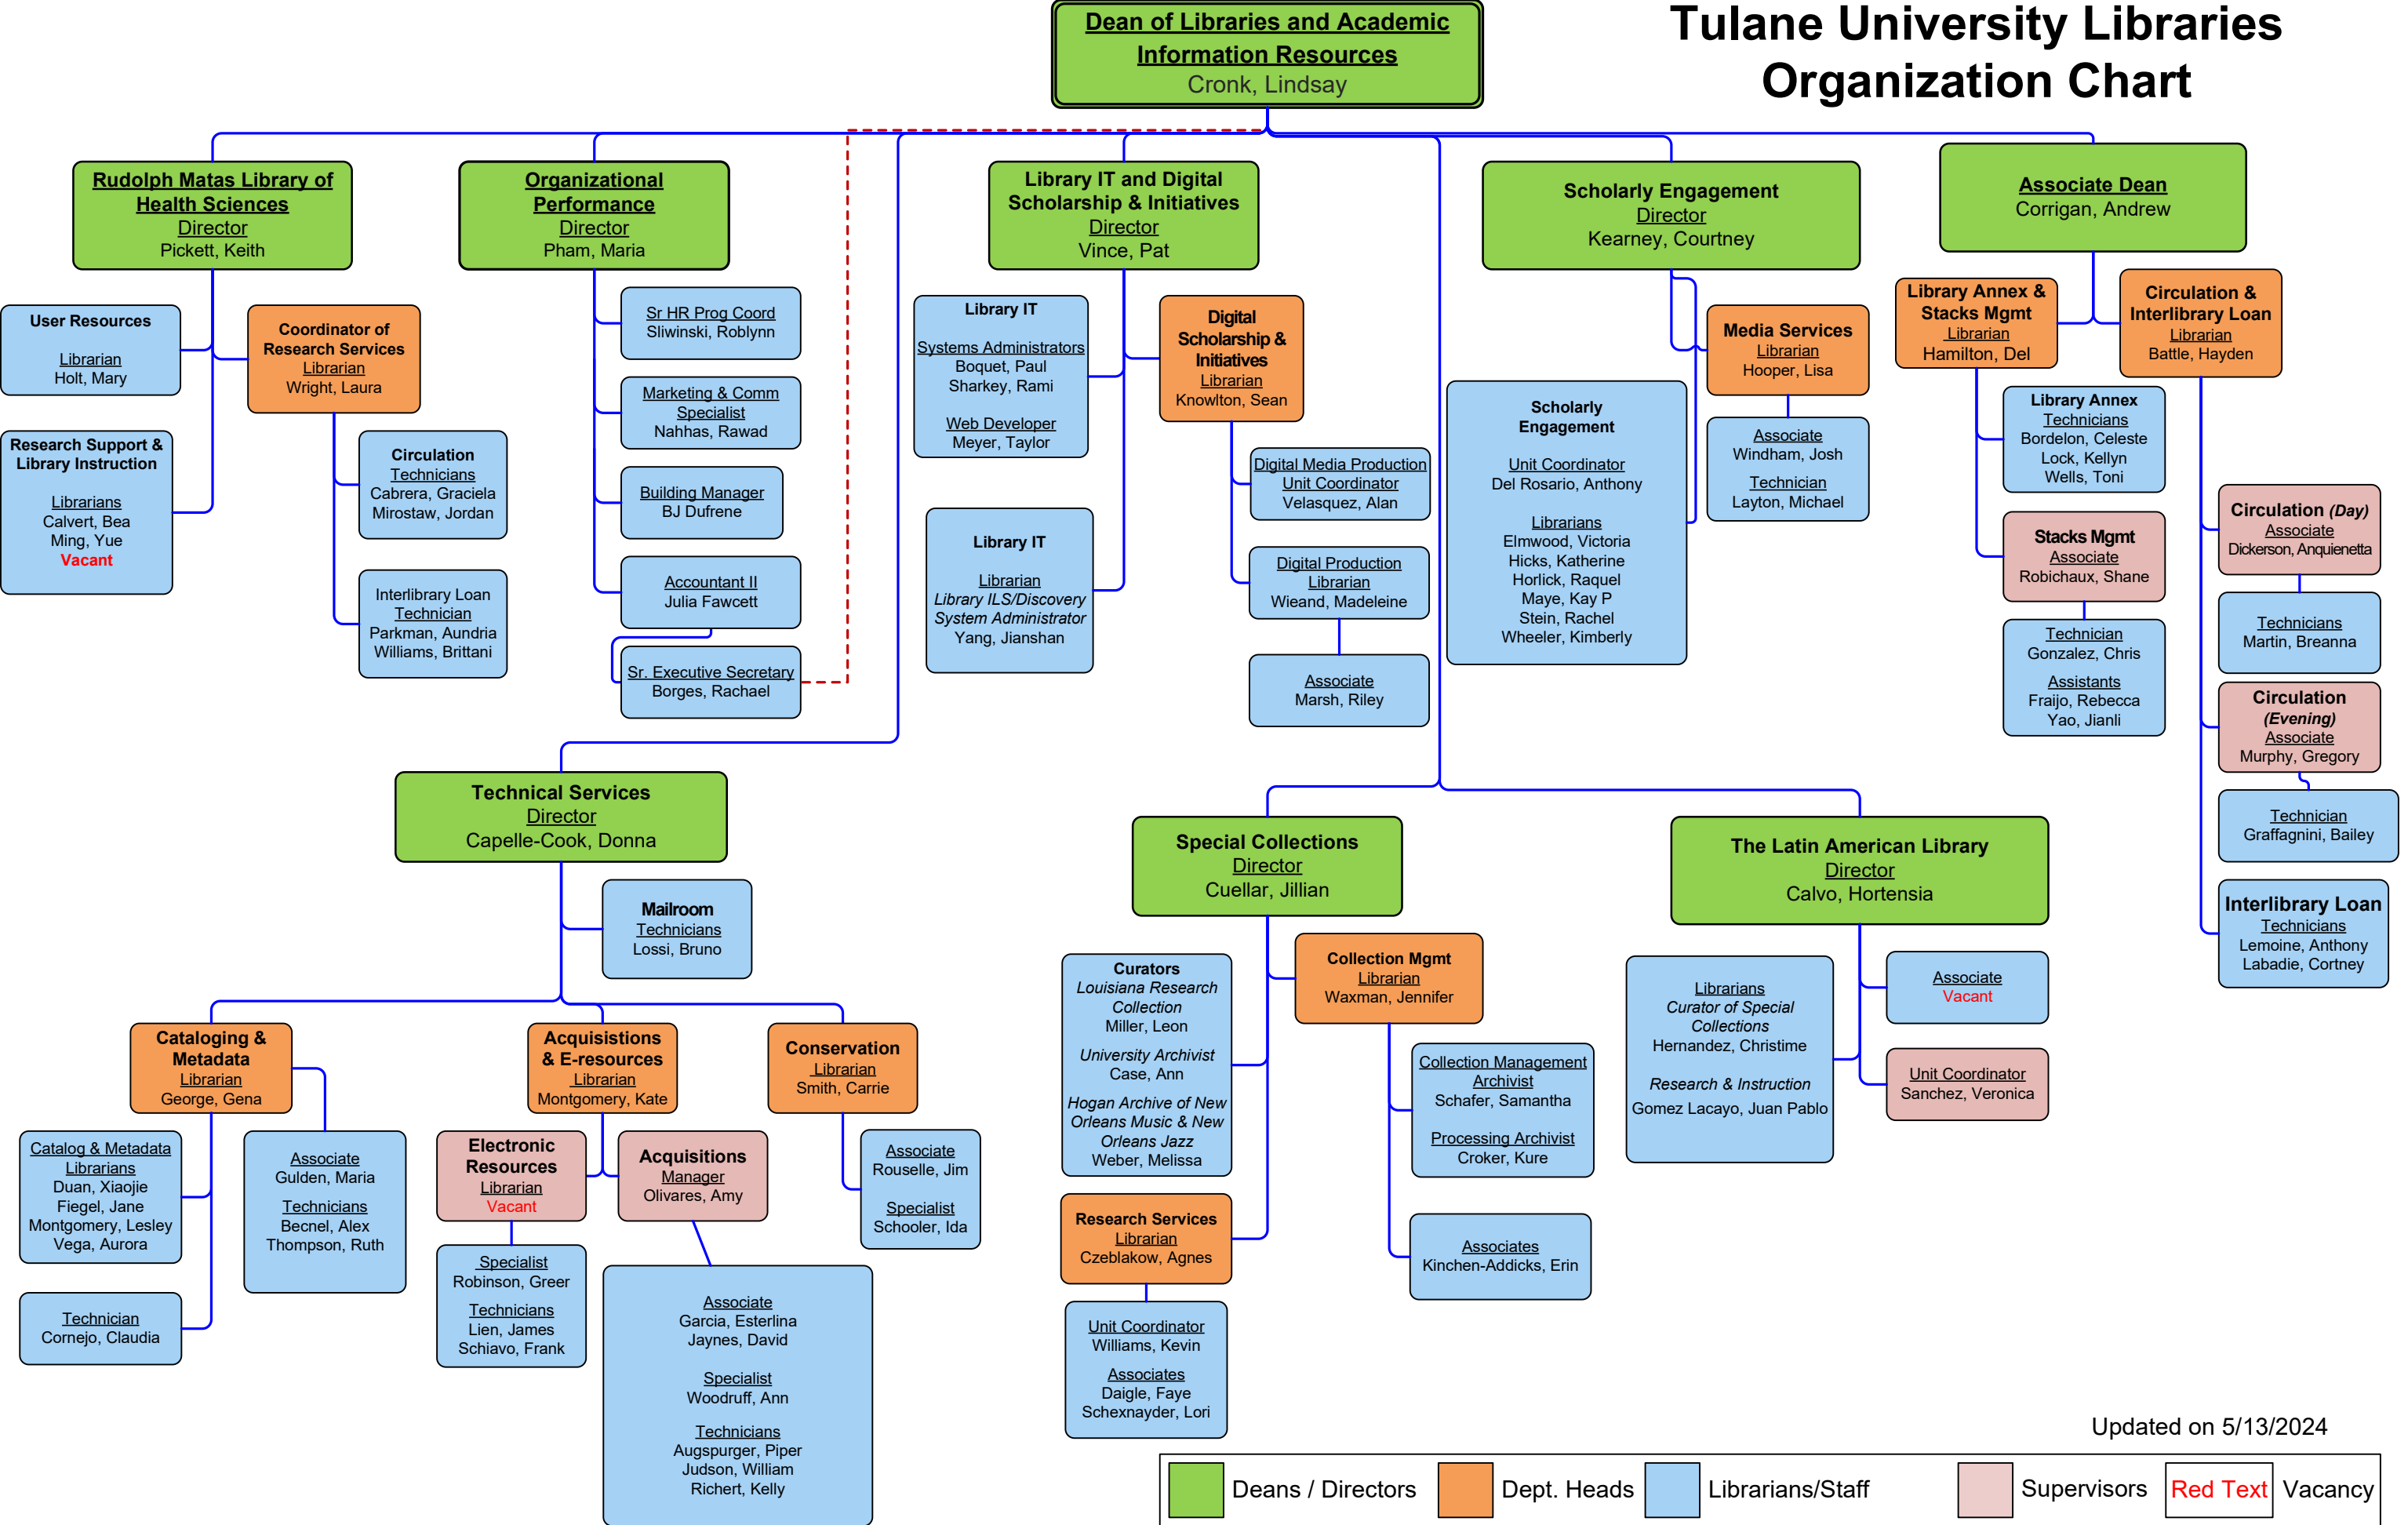

# Tulane University Libraries Organization Chart

Updated on 5/13/2024

Deans / Directors
  Dept. Heads
  Librarians/Staff
  Supervisors
 Red Text Vacancy